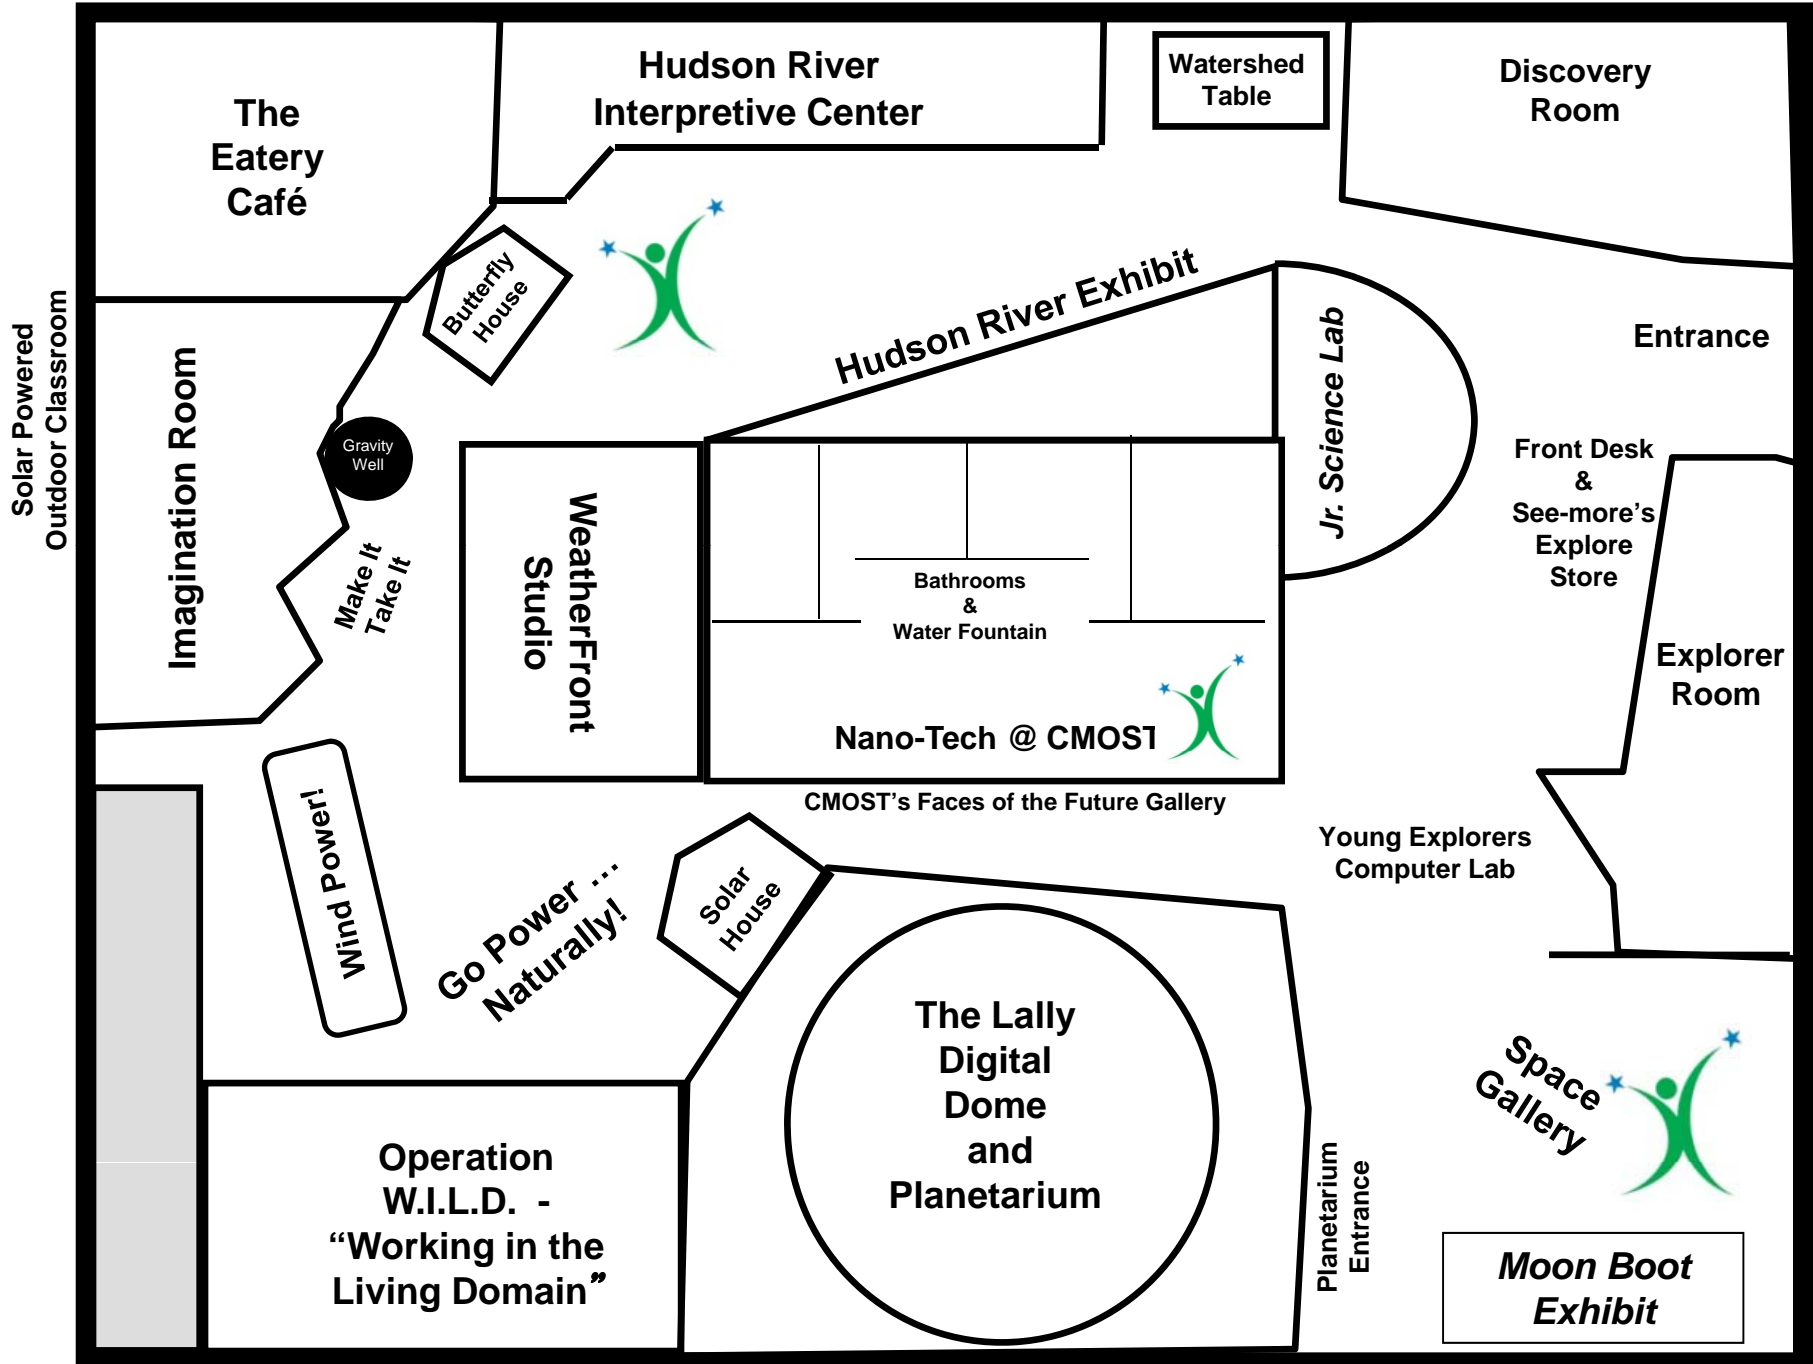

Kline Plantasies Killitie Trail

The Eatery Café

Hudson River Interpretive Center

Watershed Table

Discovery Room

Solar Powered Outdoor Classroom

Imagination Room

Butterfly House

Hudson River Exhibit

Jr. Science Lab

Entrance

Gravity Well

Make It Take It

WeatherFront Studio

Bathrooms & Water Fountain

Nano-Tech @ CMOST

CMOST's Faces of the Future Gallery

Front Desk & See-more's Explore Store

Explorer Room

Wind Power

Go Power ... Naturally!

Solar House

Young Explorers Computer Lab

The Lally Digital Dome and Planetarium

Operation W.I.L.D. - "Working in the Living Domain"

Space Gallery

Moon Boot Exhibit

Planetarium Entrance